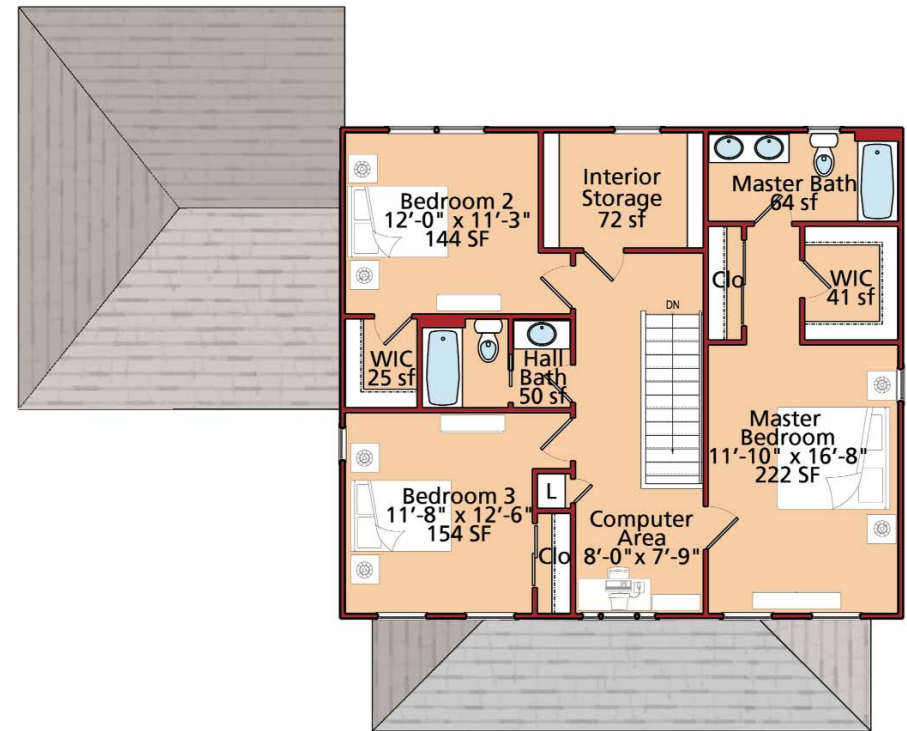

O4-05 | 3 BEDROOM SINGLE FAMILY

WASHINGTON COURT

First Floor Plan

Second Floor Plan

O4-05 | 3 BEDROOM SINGLE FAMILY | 2,097 SF